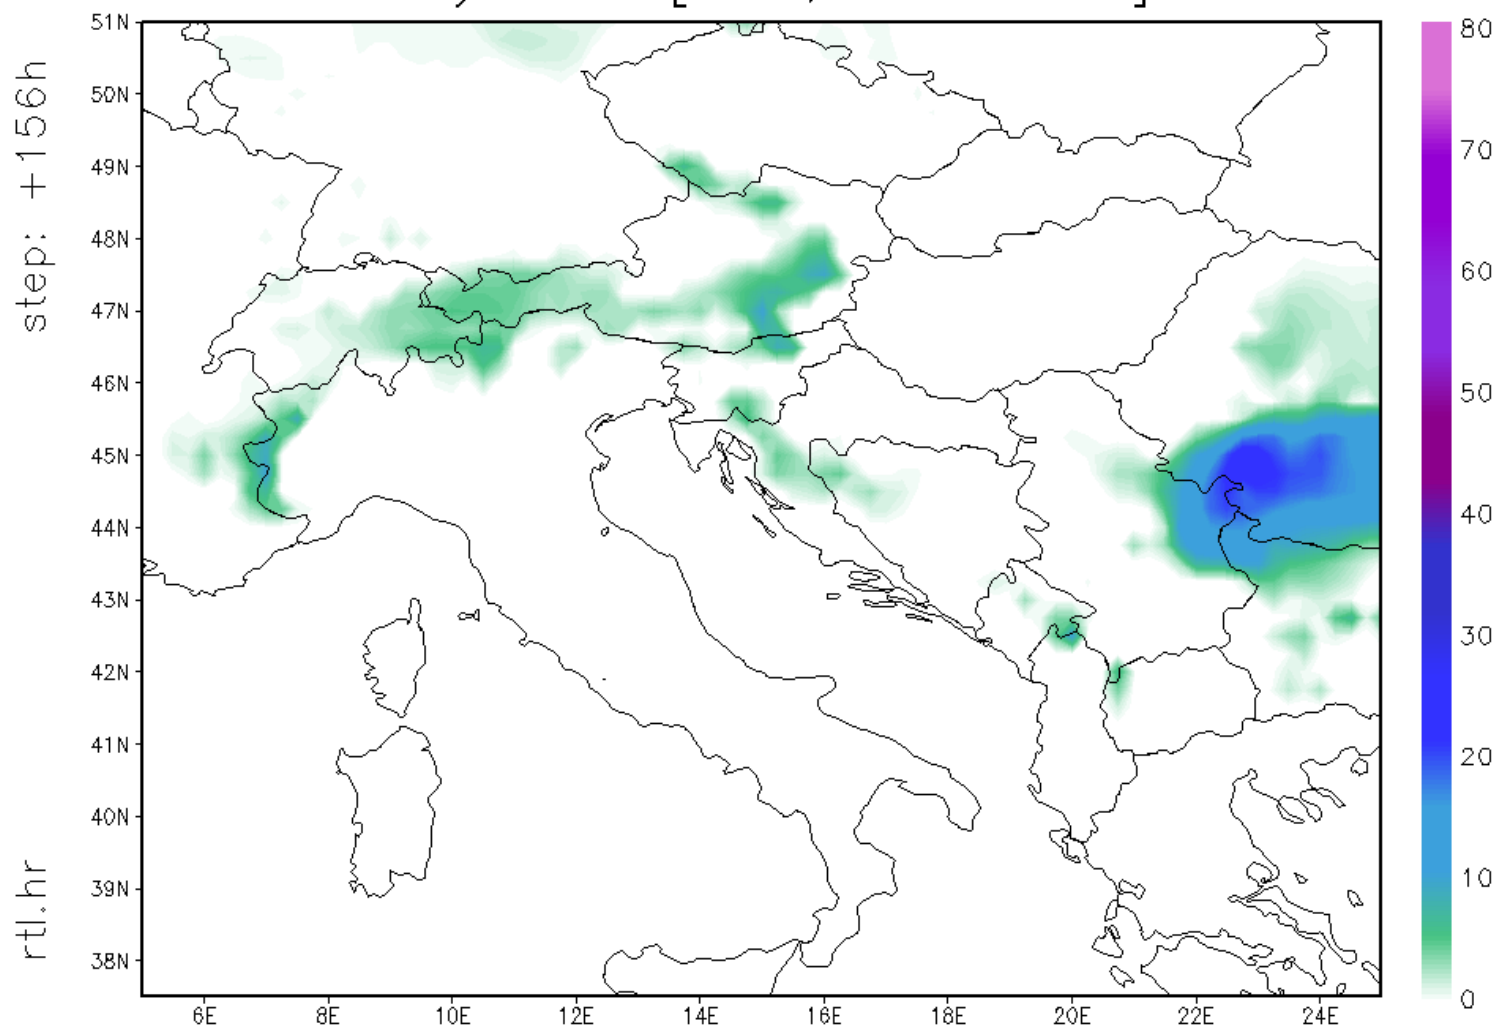

ECMWF (3)

Daily Snow [Mon, 01DEC2014]

ECMWF IFS; RUN 12z; INIT Tue, 25NOV2014